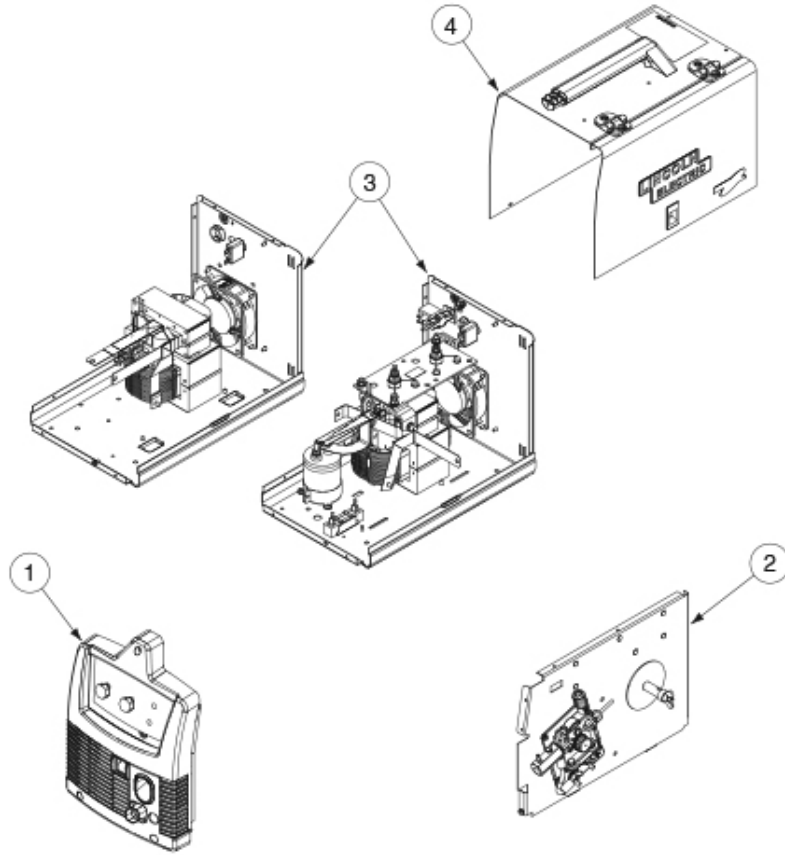

User: Guest18042111333375

Printed: 04/21/2018 06:34

All Products > Wire Feeder Welders > EasyMIG > Easy MIG 140 - 12106 > Parts Page > P-653-A - INDEX OF SUB ASSEMBLIES

Name: P-653-A - INDEX OF SUB ASSEMBLIES

Illustrations

https

zNjEwNiwi

P-653-A.jpg

Parts List

Part Number: P-653-B.2
MISCELLANEOUS ITEMS

Quantity: 1

1

Part Number: P-653-C
CASE FRONT ASSEMBLY

Quantity: 1

2		Part Number: P-653-D CENTER PANEL ASSEMBLY & CONTROL P.C. BOA	Quantity: 1
3		Part Number: P-653-E CASE BACK & BOTTOM ASBLY	Quantity: 1
4		Part Number: P-653-F WRAPAROUND & DOOR ASSEMBLY	Quantity: 1