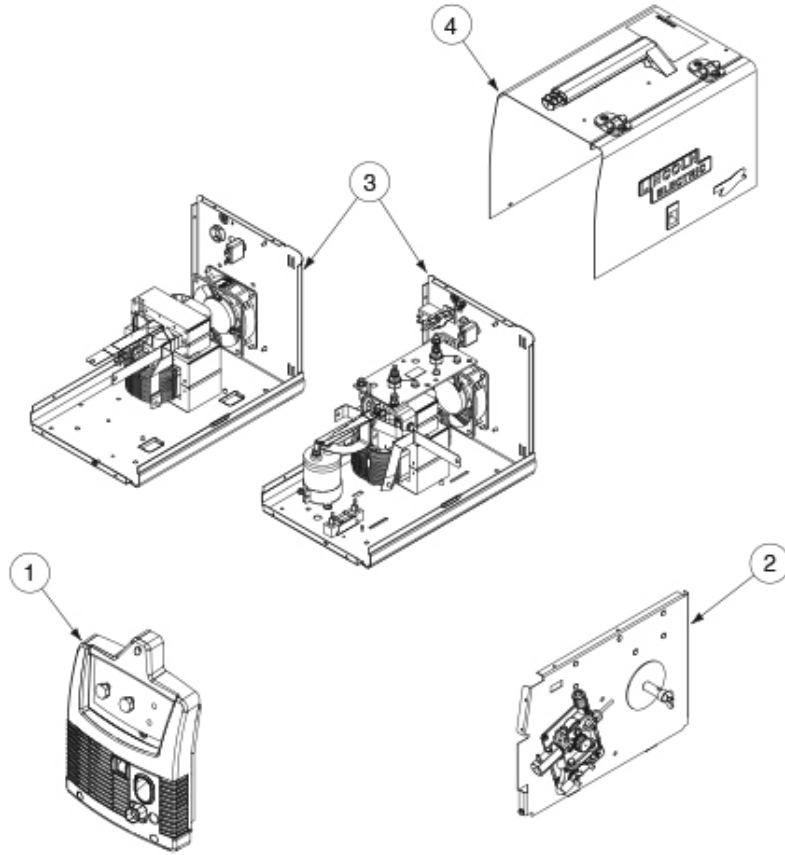

User: Guest18042111333375

Printed: 04/21/2018 06:42

All Products > Wire Feeder Welders > Pro-MIG > Pro MIG 140 - 12101 > Parts Page > P-653-A - INDEX OF SUB ASSEMBLIES

Name: P-653-A - INDEX OF SUB ASSEMBLIES

Illustrations

https

VTM4MJY1L

P-653-A.jpg

Parts List

Part Number: P-653-B.2
MISCELLANEOUS ITEMS

Quantity: 1

1

Part Number: P-653-C
CASE FRONT ASSEMBLY

Quantity: 1

2		Part Number: P-653-D CENTER PANEL ASSEMBLY & CONTROL P.C. BOA	Quantity: 1
3		Part Number: P-653-E CASE BACK & BOTTOM ASBLY	Quantity: 1
4		Part Number: P-653-F WRAPAROUND & DOOR ASSEMBLY	Quantity: 1