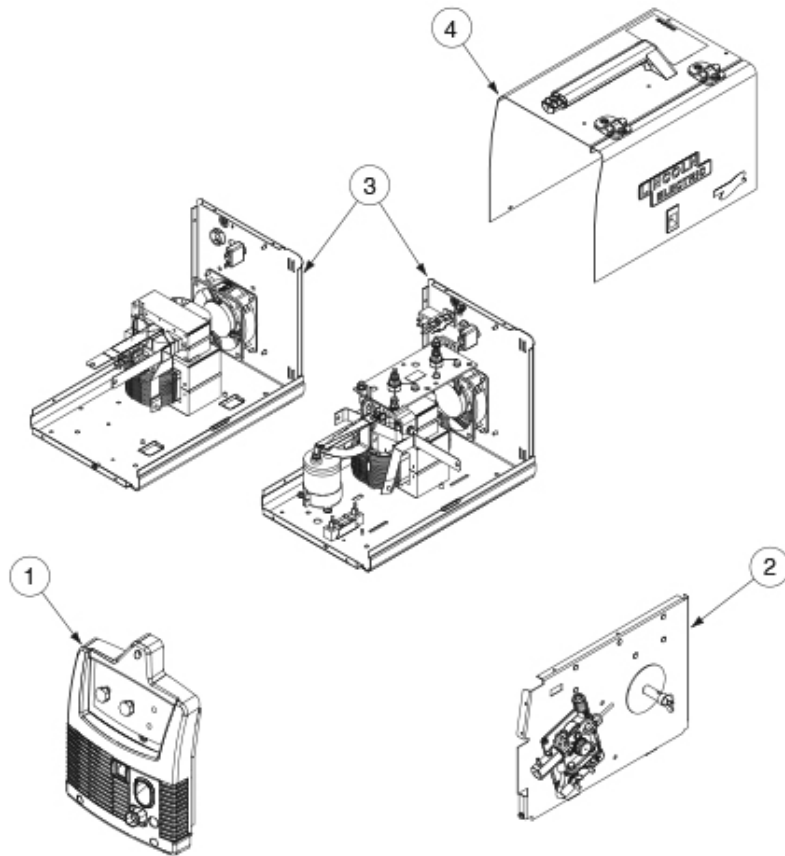

User: Guest18040517355255

Printed: 04/05/2018 12:46

All Products > Wire Feeder Welders > Weld-Pak > Weld-Pak 140HD - 12103 > Parts Page > P-653-A - INDEX OF SUB ASSEMBLIES

Name: P-653-A - INDEX OF SUB ASSEMBLIES

Illustrations

P-653-A.jpg

Parts List

Part Number: P-653-B.2
MISCELLANEOUS ITEMS

Quantity: 1

1

Part Number: P-653-C
CASE FRONT ASSEMBLY

Quantity: 1